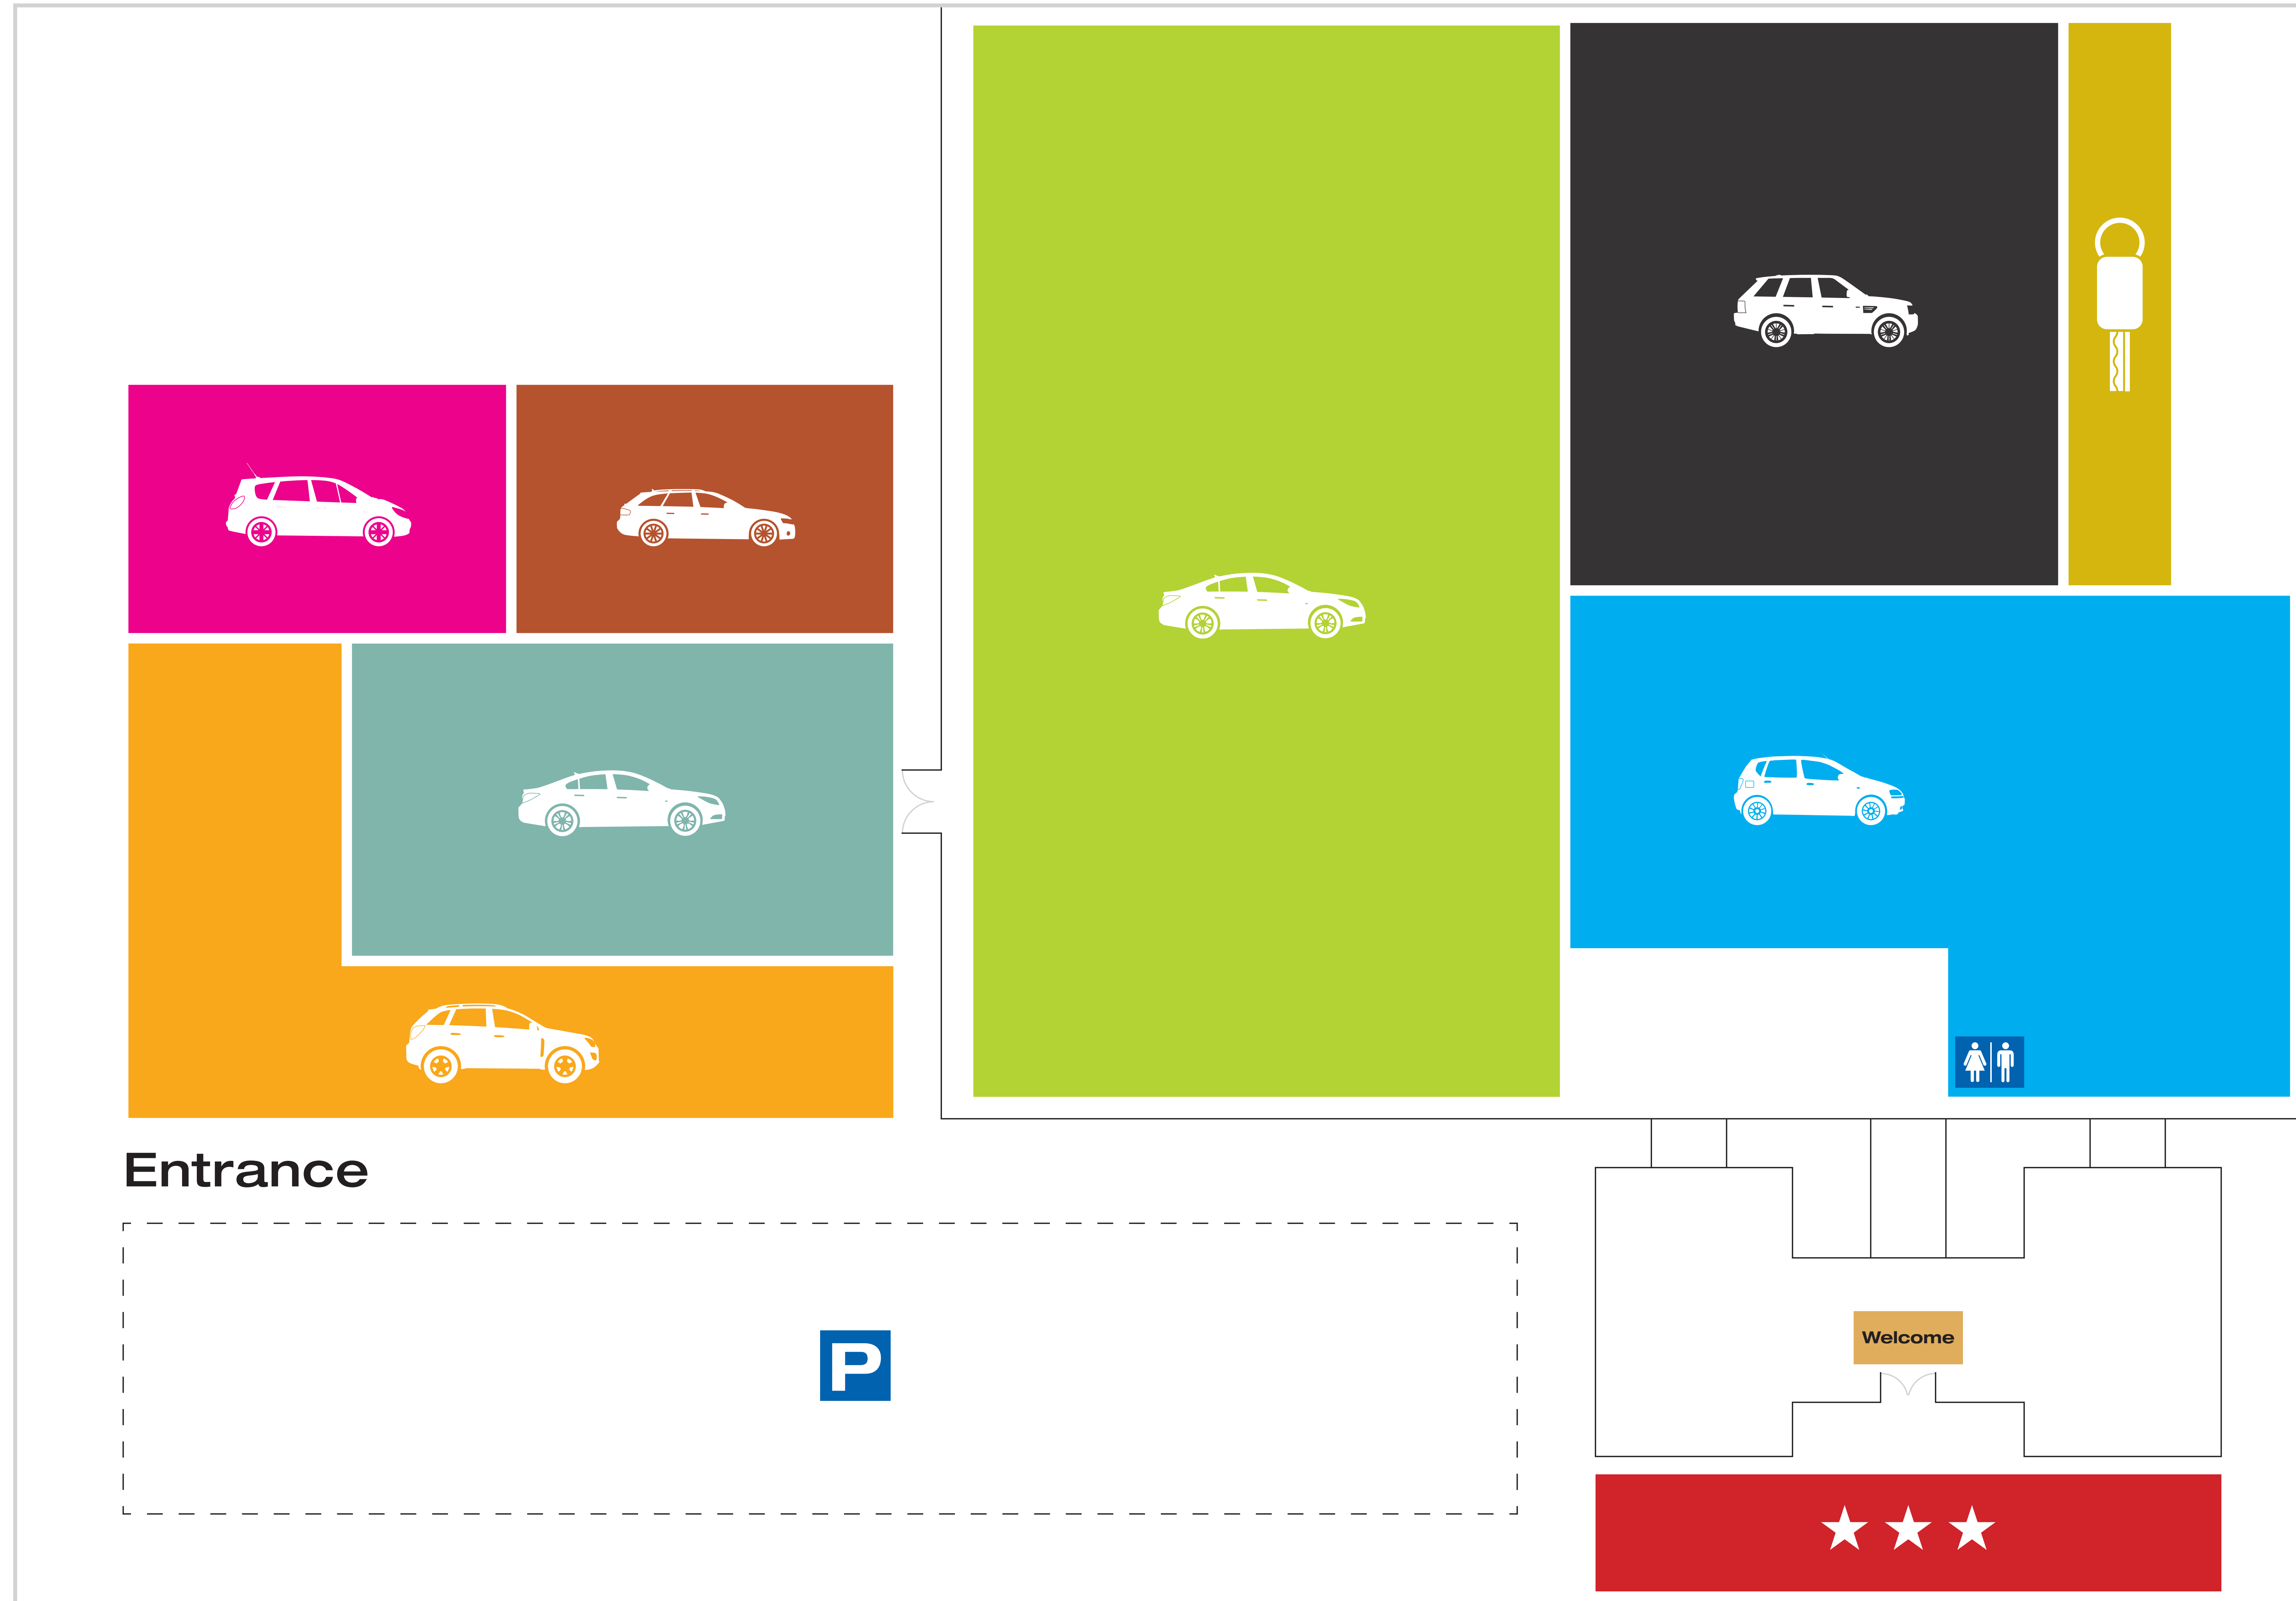

Your way around CarShop Swindon

Key

-  Small cars
-  Estate cars
-  4x4
-  Family cars
-  Large family cars
-  MPV
-  Prestige cars
-  Last chance deals
-  Collection area
-  Toilets
-  Parking

Not to scale. Display areas may change depending on stock.